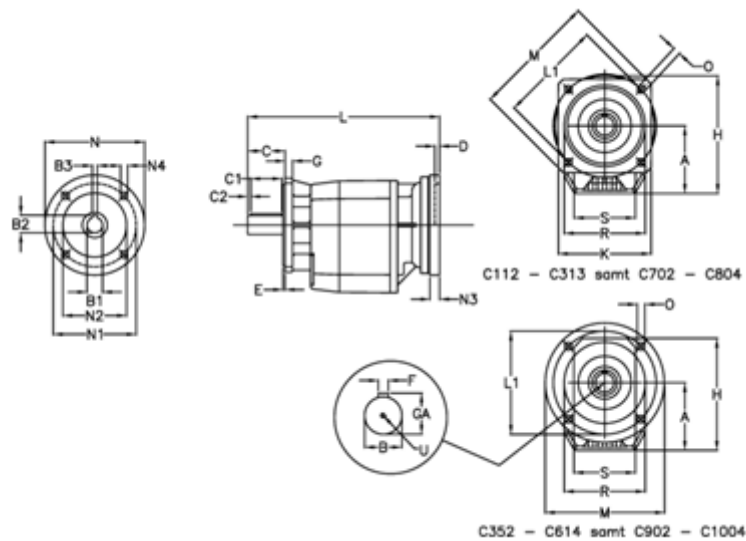

Article number: 40600704472430

Description: Helical gearbox  
C703F-44,7-P80B5

## Measures

A = 208.0	D = 4.0	L1 = 300	R = 262
B = 60	E = 5	M = 350	S = 250
B1 = 19	F = 18	N = 200	U = M20x42
B2 = 21.8	G = 17	N1 = 165	
B3 = 6	GA = 64.0	N2 = 130	
C = 120	H = 358.0	N3 = 0	
C1 = 90	K = 300	N4 = M10x12	
C2 = 15	L = 473.0	O = 18.0	